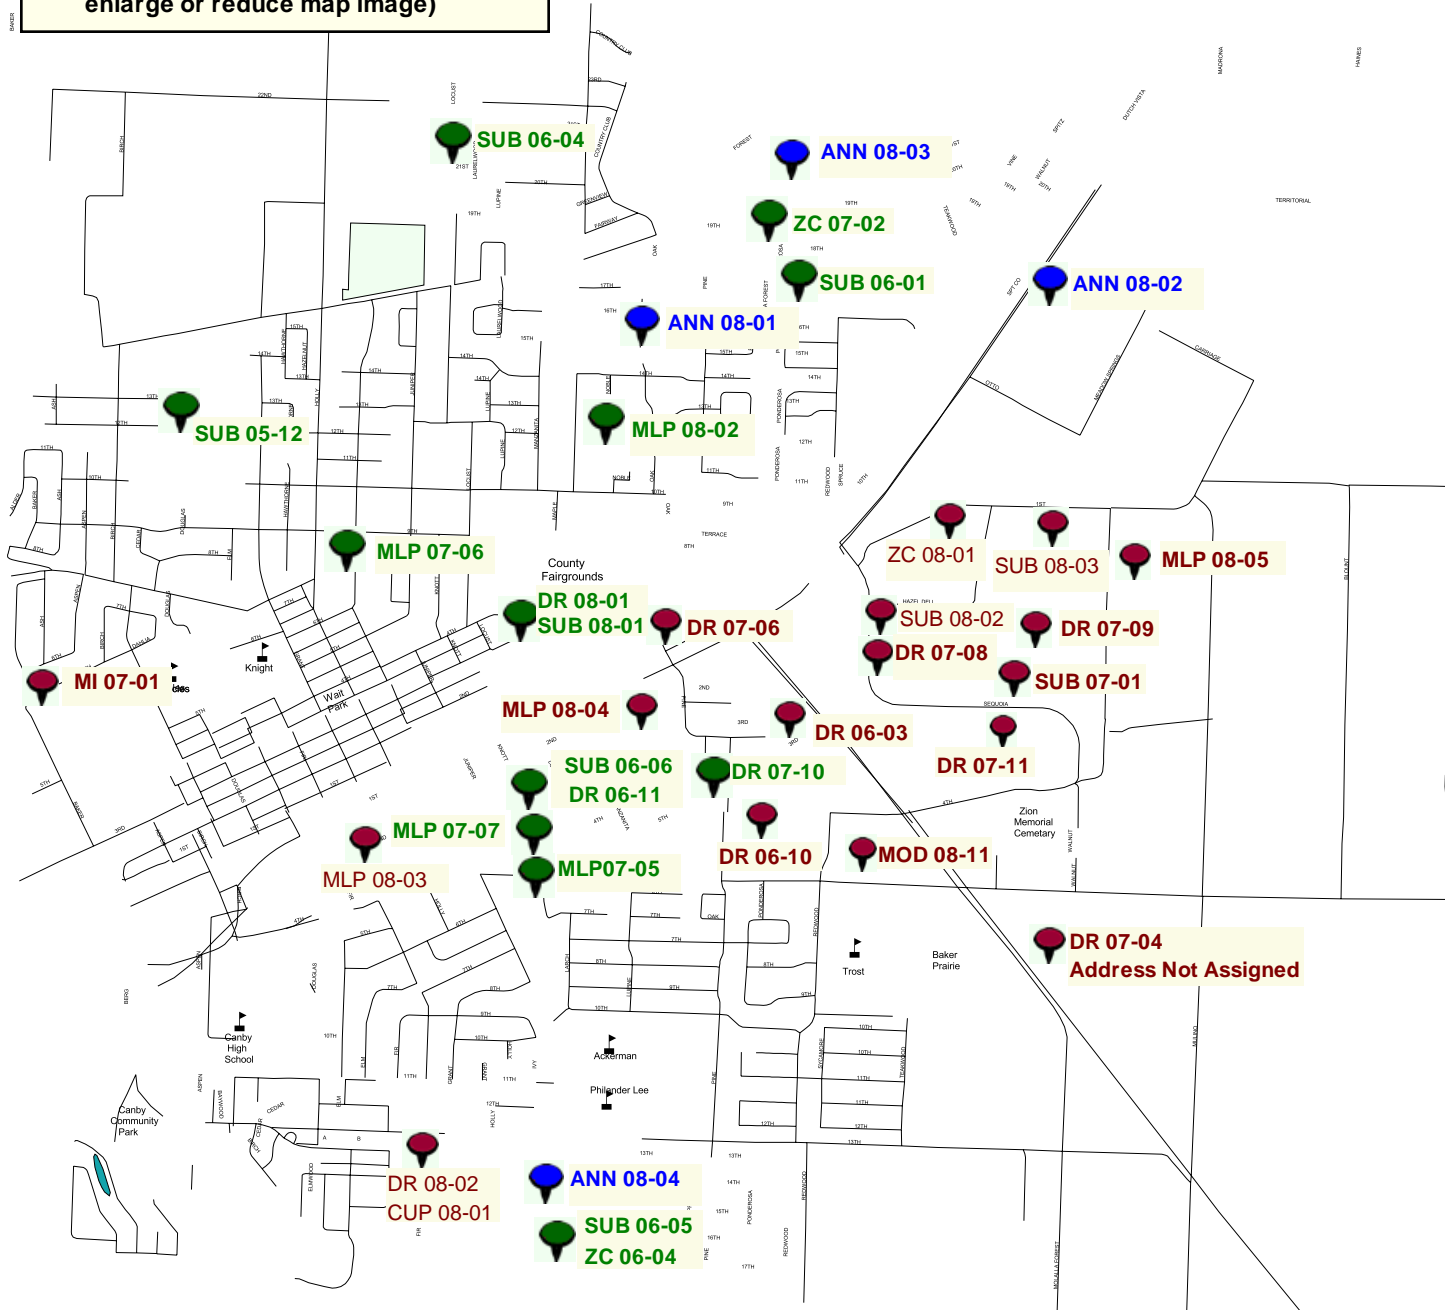

[Return to Canby Home](#)

# Current Development Proposals in the City of Canby

Click on any file application number for information about that project:

**Green = Residential**

**Red = Commercial**

**Blue = Annexation**

(use your plus (+) & minus (-) icons to enlarge or reduce map image)

Willamette Valley Country Club

WILSON  
WYBICK  
WELLS

VALE GARDEN

0000

ALDER CREEK