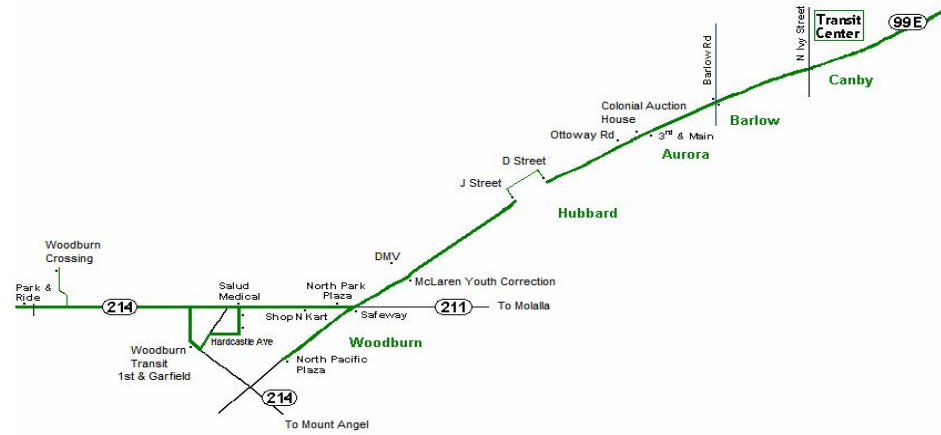

# CANBY AREA TRANSIT

Canby to Woodburn

Service Monday - Friday

REVISED: Sept 11, 2006

(503) 266-4022

CANBY		AURORA		HUBBARD		WOODBURN					
Canby Station 1st & Ivy	Barlow Rd	Colonial Auction House	99E @ Ottoway Rd	99E @ D Street	99E @ J Street	DMV	North Park Plaza	Salud Medical	Woodburn Crossing	Evergreen Rd near Park & Ride	Woodburn Transit
6:00 AM	6:05 AM	6:09 AM	6:10 AM	6:16 AM	6:18 AM	6:22 AM	6:26 AM	6:27 AM	6:31 AM	6:33 AM	6:38 AM
7:30 AM	7:35 AM	7:39 AM	7:40 AM	7:46 AM	7:48 AM	7:52 AM	7:56 AM	7:57 AM	8:01 AM	8:03 AM	8:08 AM
9:00 AM	9:05 AM	9:09 AM	9:10 AM	9:16 AM	9:18 AM	9:22 AM	9:26 AM	9:27 AM	9:31 AM	9:33 AM	9:38 AM
10:30 AM	10:35 AM	10:39 AM	10:40 AM	10:46 AM	10:48 AM	10:52 AM	10:56 AM	10:57 AM	11:01 AM	11:03 AM	11:08 AM
12:00 PM	12:05 PM	12:09 PM	12:10 PM	12:16 PM	12:18 PM	12:22 PM	12:26 PM	12:27 PM	12:31 PM	12:33 PM	12:38 PM
1:30 PM	1:35 PM	1:39 PM	1:40 PM	1:46 PM	1:48 PM	1:52 PM	1:56 PM	1:57 PM	2:01 PM	2:03 PM	2:08 PM
3:00 PM	3:05 PM	3:09 PM	3:10 PM	3:16 PM	3:18 PM	3:22 PM	3:26 PM	3:27 PM	3:31 PM	3:33 PM	3:38 PM
4:30 PM	4:35 PM	4:39 PM	4:40 PM	4:46 PM	4:48 PM	4:52 PM	4:56 PM	4:57 PM	5:01 PM	5:03 PM	5:08 PM
6:00 PM	6:05 PM	6:09 PM	6:10 PM	6:16 PM	6:18 PM	6:22 PM	6:26 PM	6:27 PM	6:31 PM	6:33 PM	6:38 PM